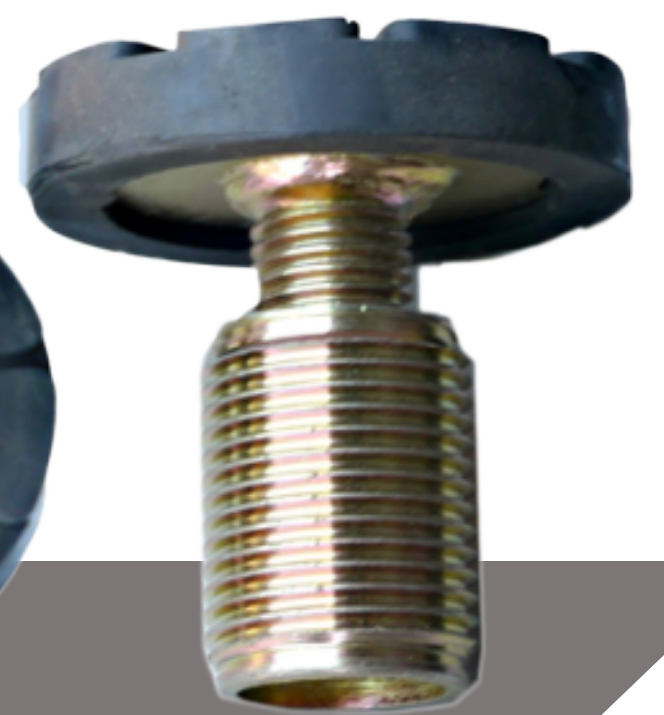

SM4000L

STERN

- 4000KG lifting capacity
- Electric lock release, lifting & lowering
- Screw pad extensions
- 4 pc extension kit included
- Door protection
- Top mounted power pack
- 2 x 3 stage arms
- 2 x 2 stage arms

CE

**S
T
E
A
D
M
A
N**

- Maximum Lifting Height 1914 mm+ extensions
- Minimum lowered Height 107mm
- Lift time 50 sec
- Lowering time 40 sec
- Power 1ph

Premium Finish Electrostatic Powder Coating

Robotic Welding Uniformity