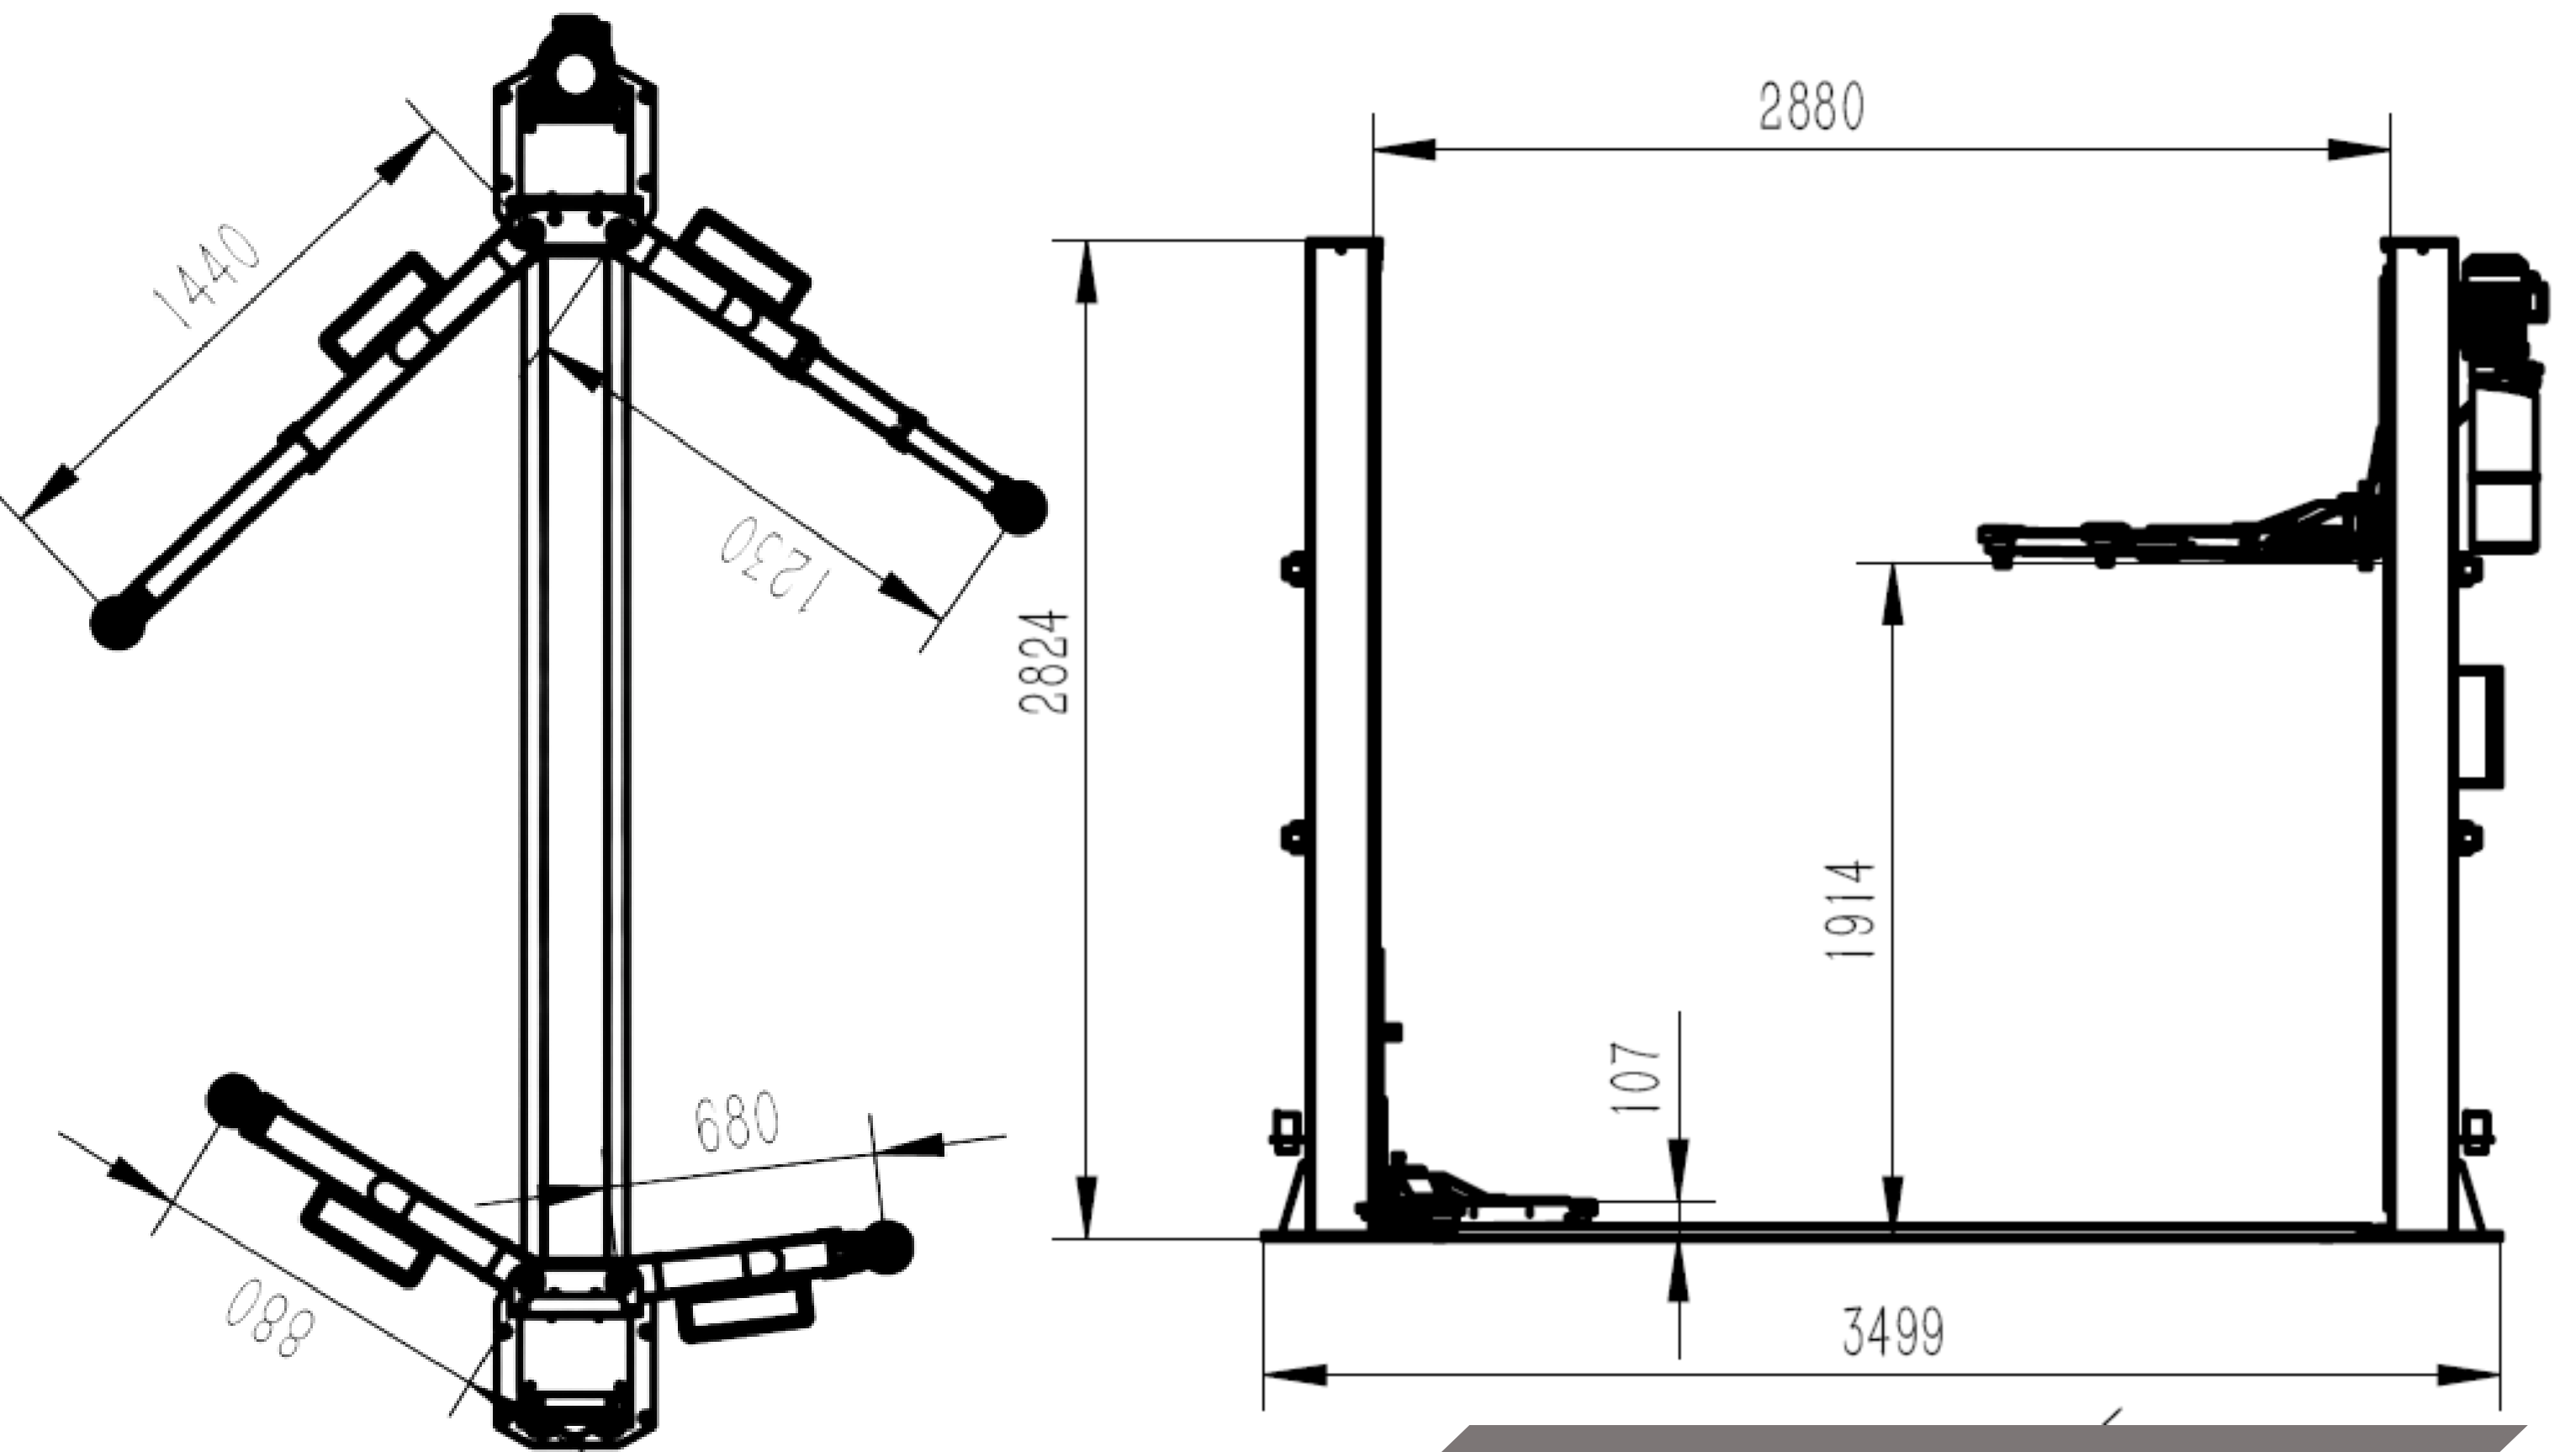

**S
T
E
A
D
M
A
N**

- Maximum Lifting Height 1914 mm+ extensions
- Minimum lowered Height 107mm
- Lift time 50 sec
- Lowering time 40 sec
- Power 1ph

Premium Finish Electrostatic Powder Coating

Robotic Welding Uniformity

Precision Laser Cut Parts

ISO9001
CERTIFIED

EN1493:1998+A1:2008

CE