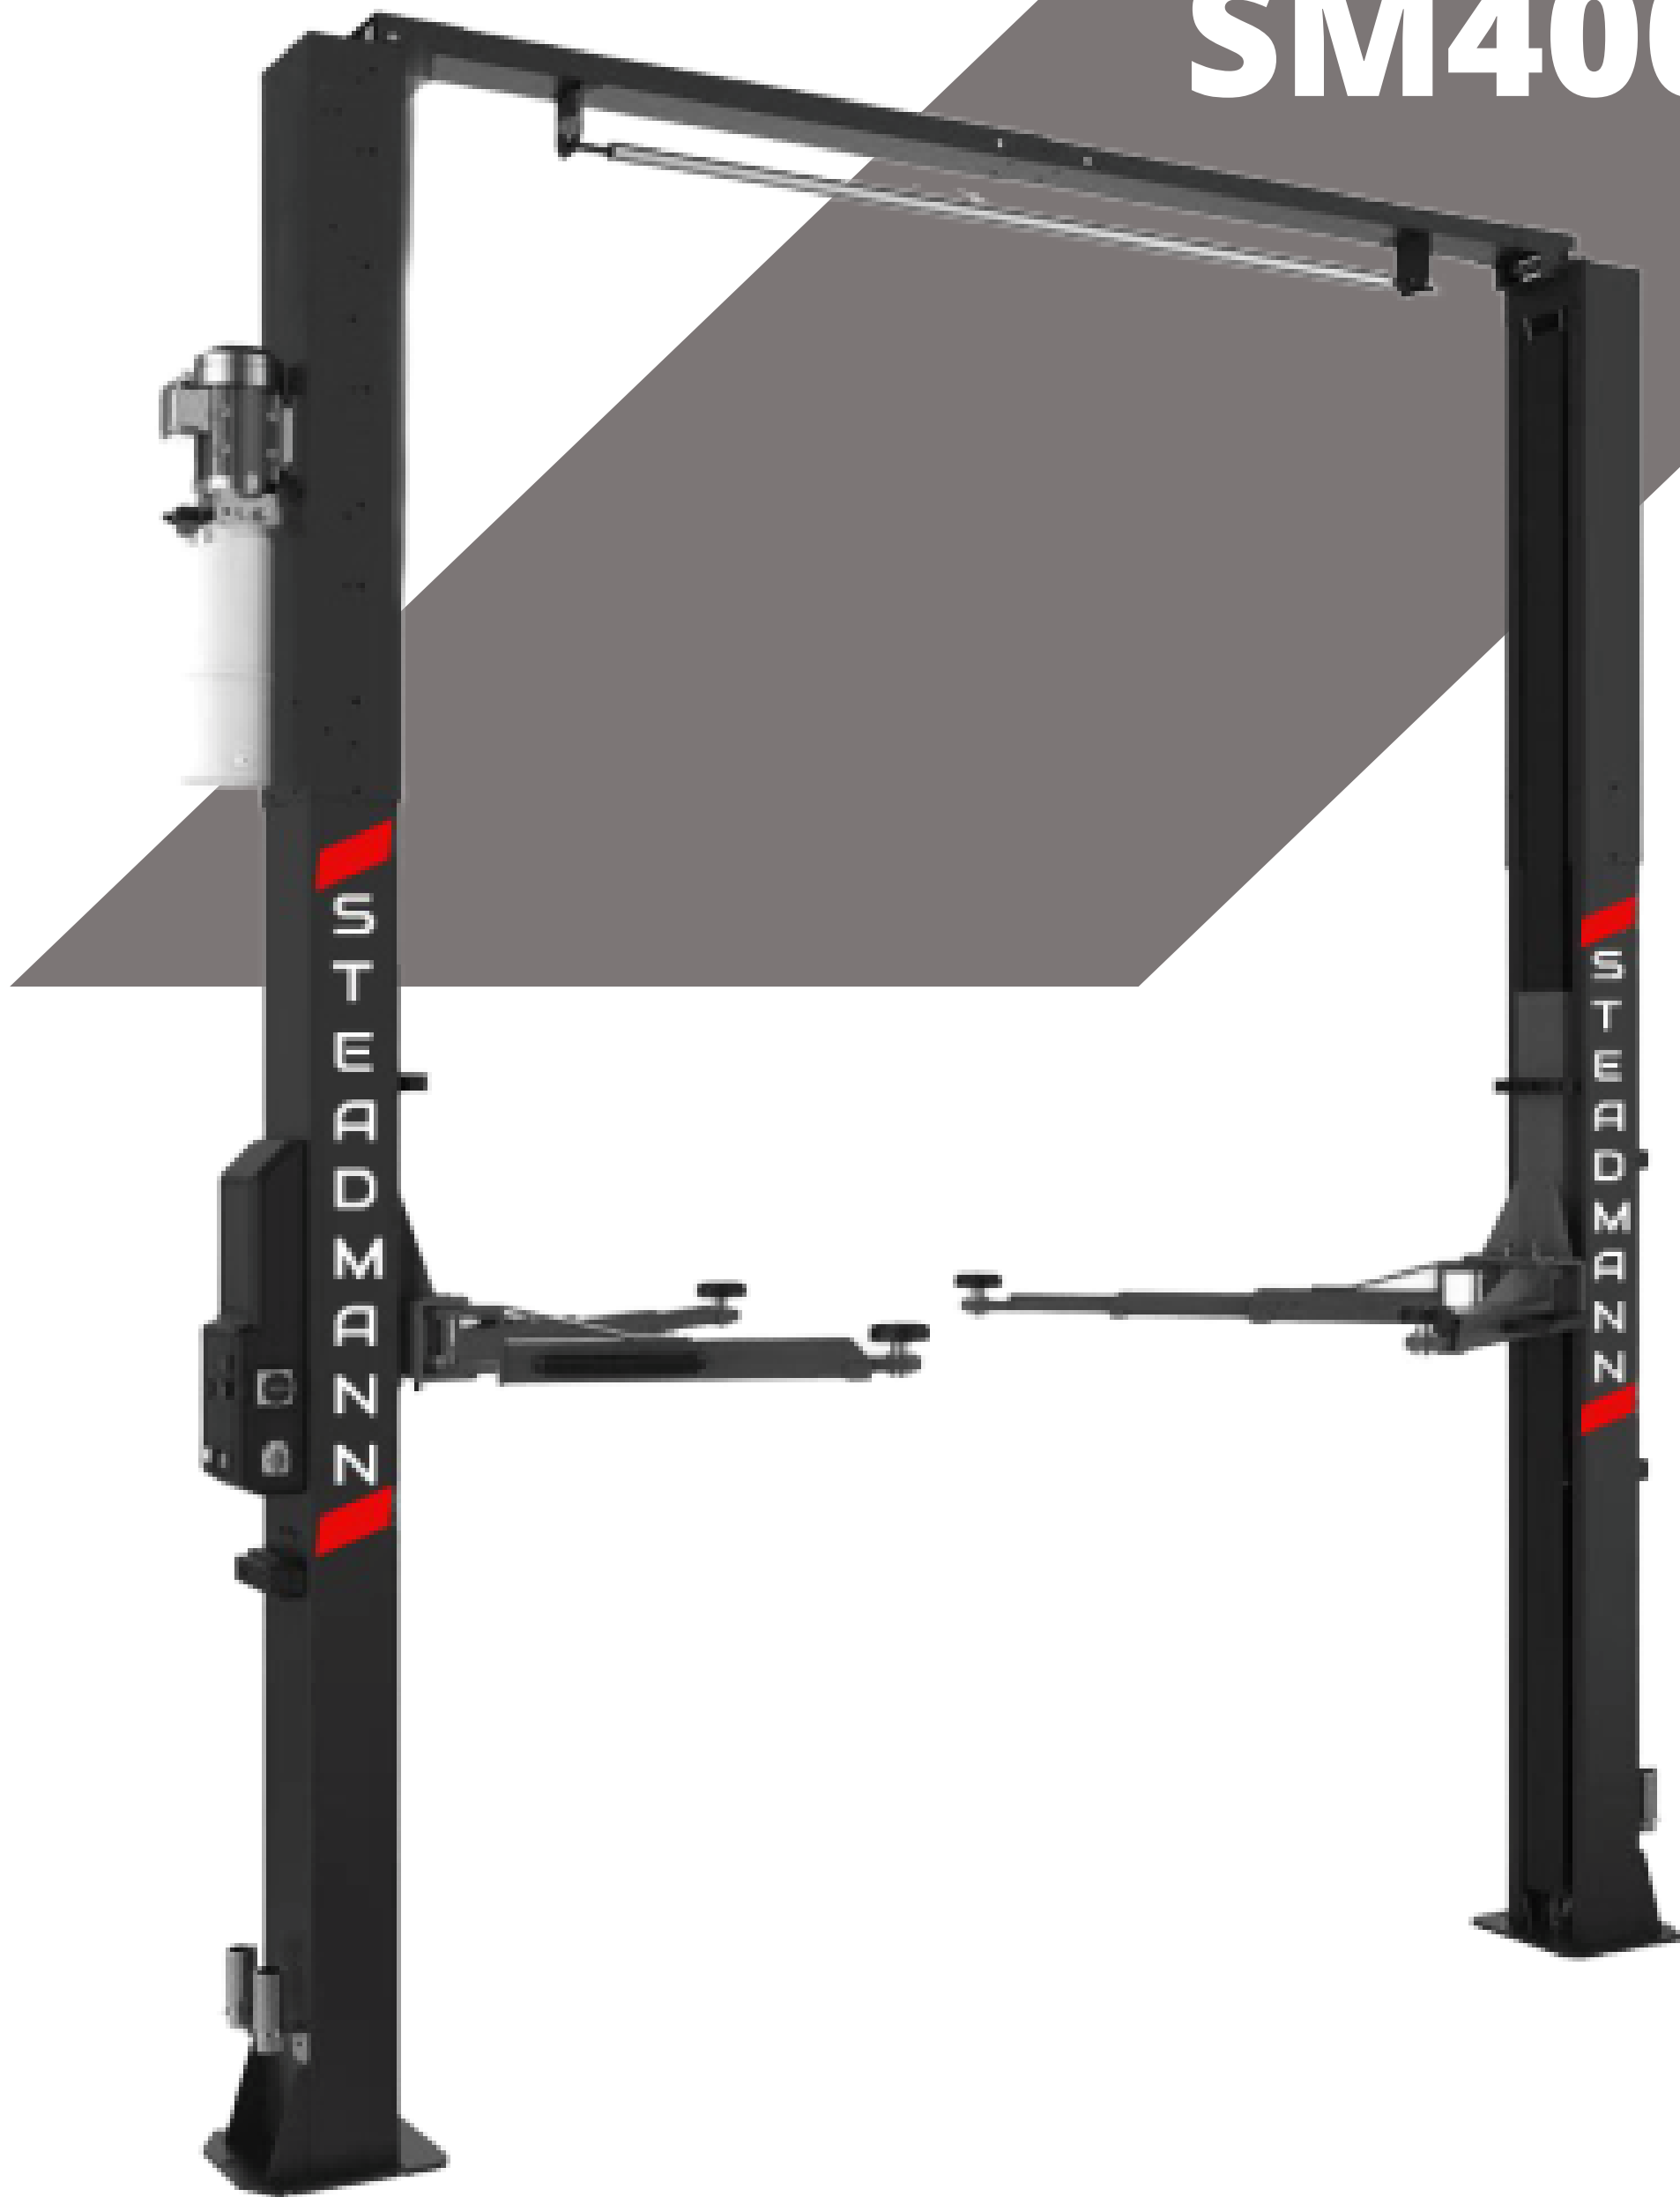

SM4000B

- 4000KG lifting capacity
- Clearfloor
- Low profile arms
- Electric lock release, lifting & lowering
- Screw pad extensions
- 4 pc extension kit included
- Door protection
- Top mounted power pack
- 2 x 3 stage arms
- 2 x 2 stage arms